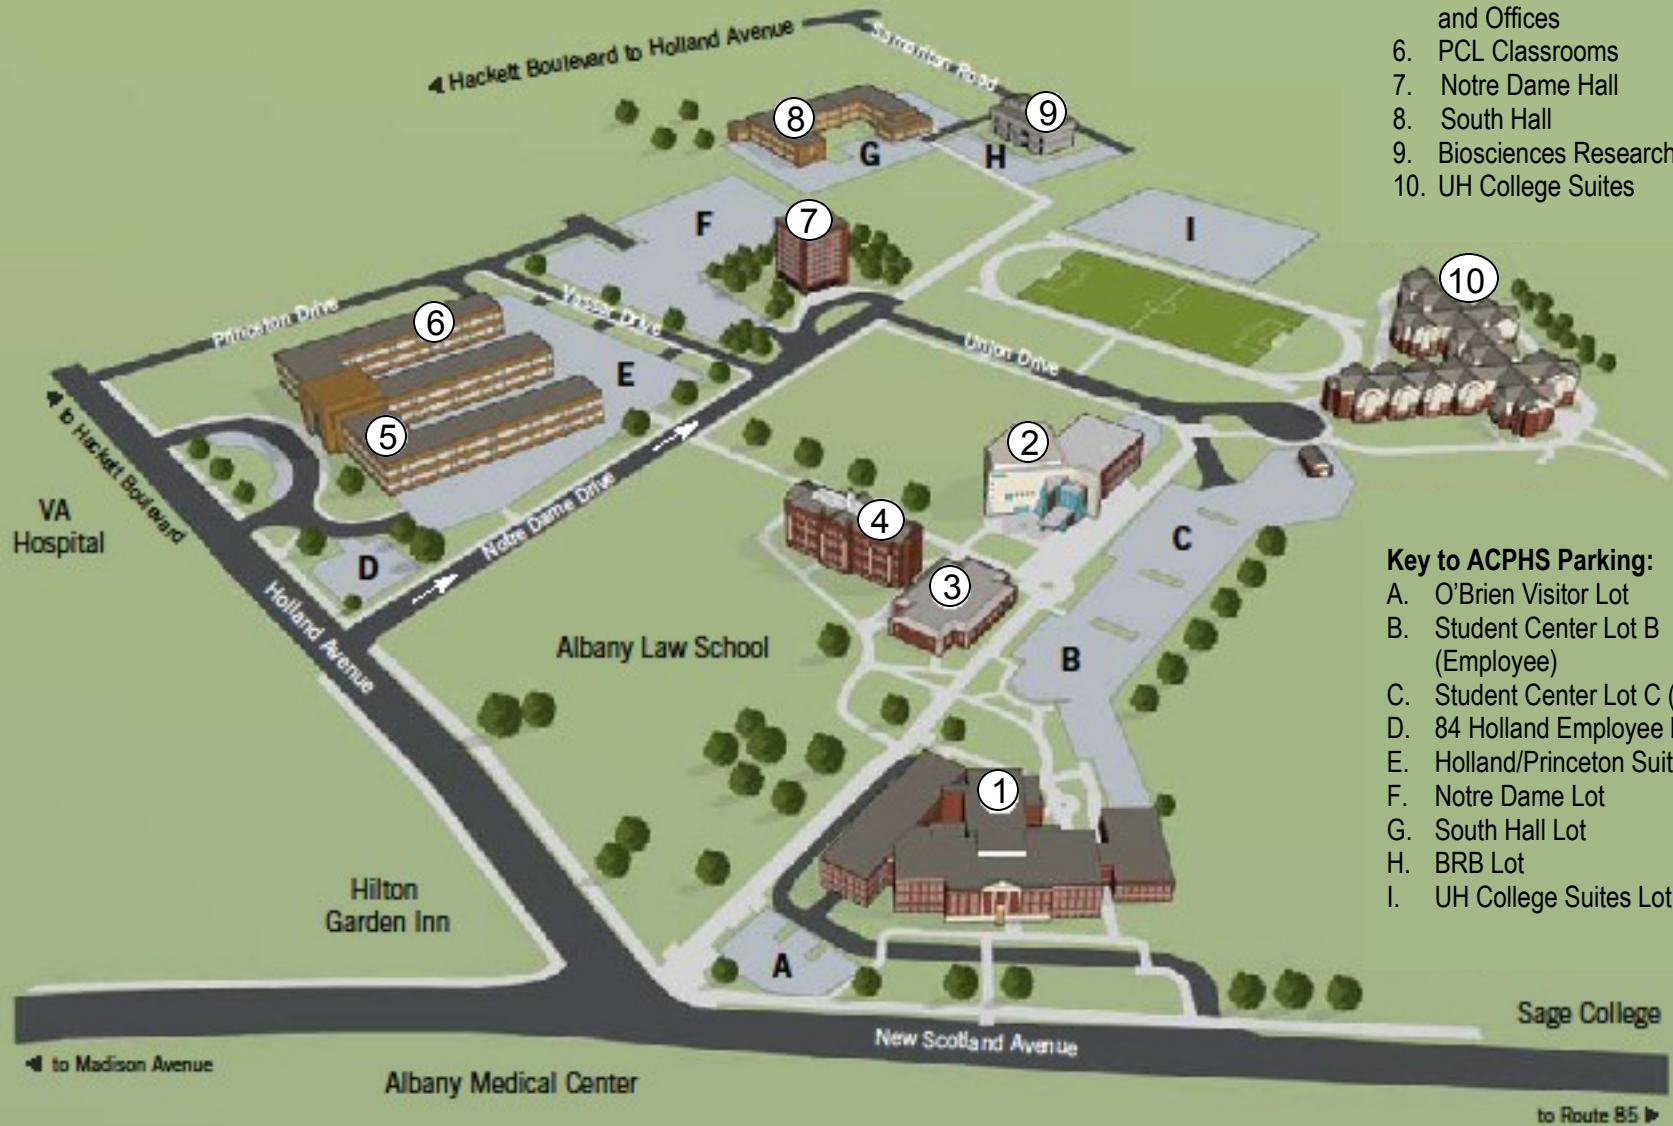

Albany College of Pharmacy AND HEALTH SCIENCES

Key to ACPHS Buildings:

1. O'Brien Building
2. Student Center
3. Albert M. White Gymnasium
4. Library Building
5. Holland/Princeton Suites and Offices
6. PCL Classrooms
7. Notre Dame Hall
8. South Hall
9. Biosciences Research Building
10. UH College Suites

Key to ACPHS Parking:

- A. O'Brien Visitor Lot
- B. Student Center Lot B (Employee)
- C. Student Center Lot C (Student)
- D. 84 Holland Employee Lot
- E. Holland/Princeton Suites Lot
- F. Notre Dame Lot
- G. South Hall Lot
- H. BRB Lot
- I. UH College Suites Lot